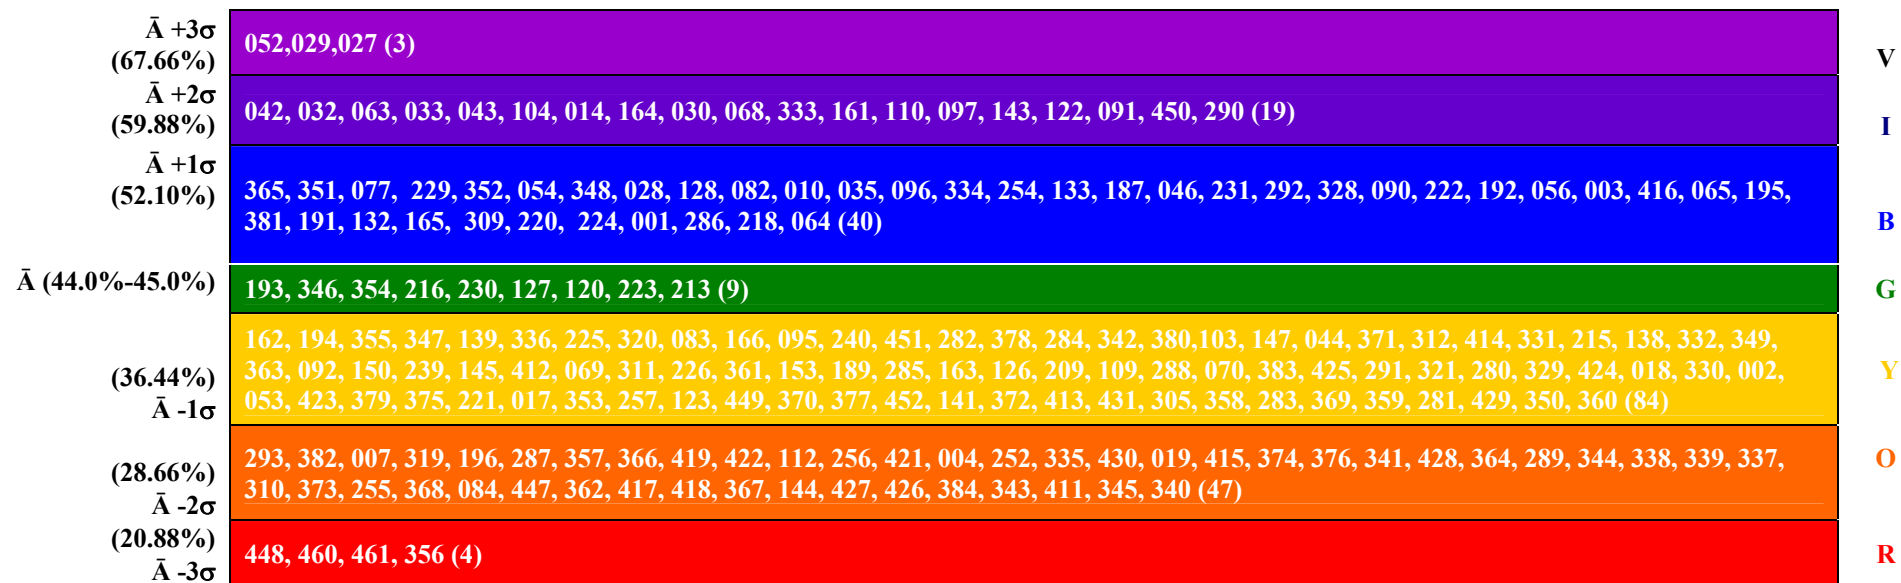

## Ranking of Institutions based on B.Tech Theory Exam (2008-09) Performance VIBGYOR- Performance Spectrum Control Chart

(Ranking/Grouping of Institutions based on Gross Average Intellectual Attainment Per Student (Obtained by various Multidisciplinary Colleges of B.Tech in session 2008-09 First Year) GAIA.

$$\text{Basis of Computation: GAIA} = \frac{\text{(Sum of marks of all the students in all the subjects in theory exam)}}{\text{Total no of students who took the examination}}$$

This is complete index of theory exam performance of Colleges .It captures total information